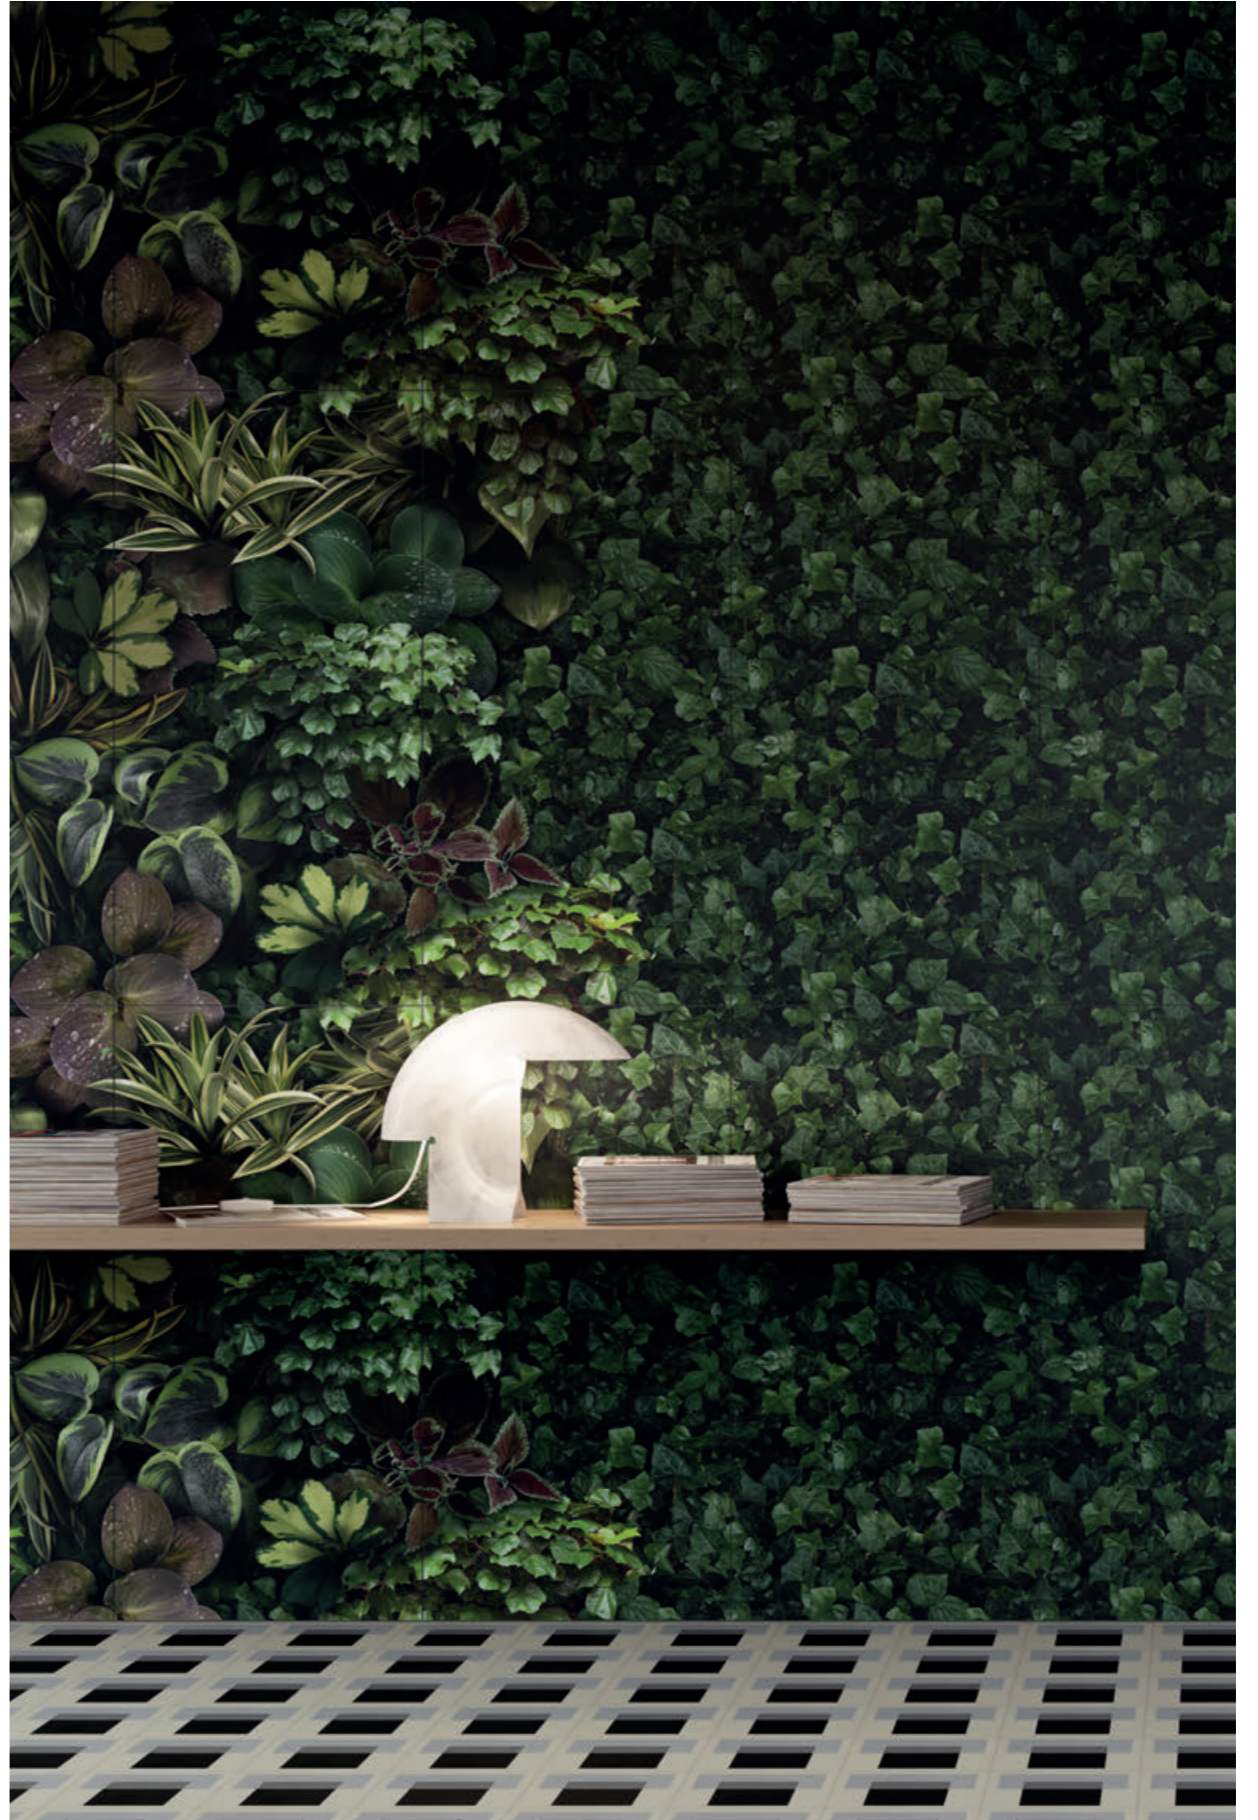

Wall Paper41 Pro Jane B / C / D / E 50x100 20"x40" - Floor Futura T Blue 15x15 6"x6"