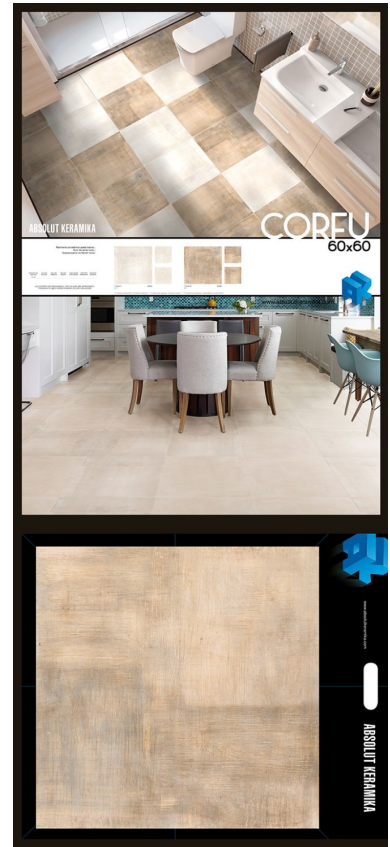

PT CORFU FRIO 60X60
(100.5X192.5)

PE CORFU G 60X60 (80X180)

Corfu 60x60

Created on_26/01/17

ABSOLUT KERAMIKA

www.absolutkeramika.com

PE CORFU MG 60X60 (80X180)

PE CORFU FRIO MIX 60X60 (80X180)