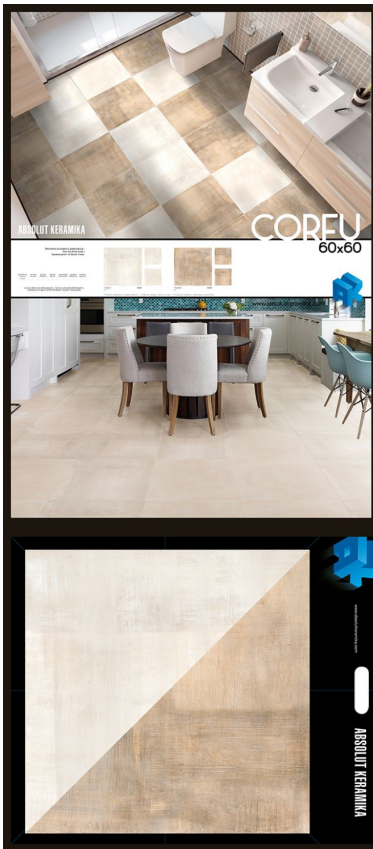

PE CORFU M 60X60 (80X180)

Corfu 60x60

Created on_26/01/17

ABSOLUT KERAMIKA

www.absolutkeramika.com

PE CORFU CALIDO MIX 60X60
(80X180)

PT CORFU CALIDO 60X60
(100.5x192.5)