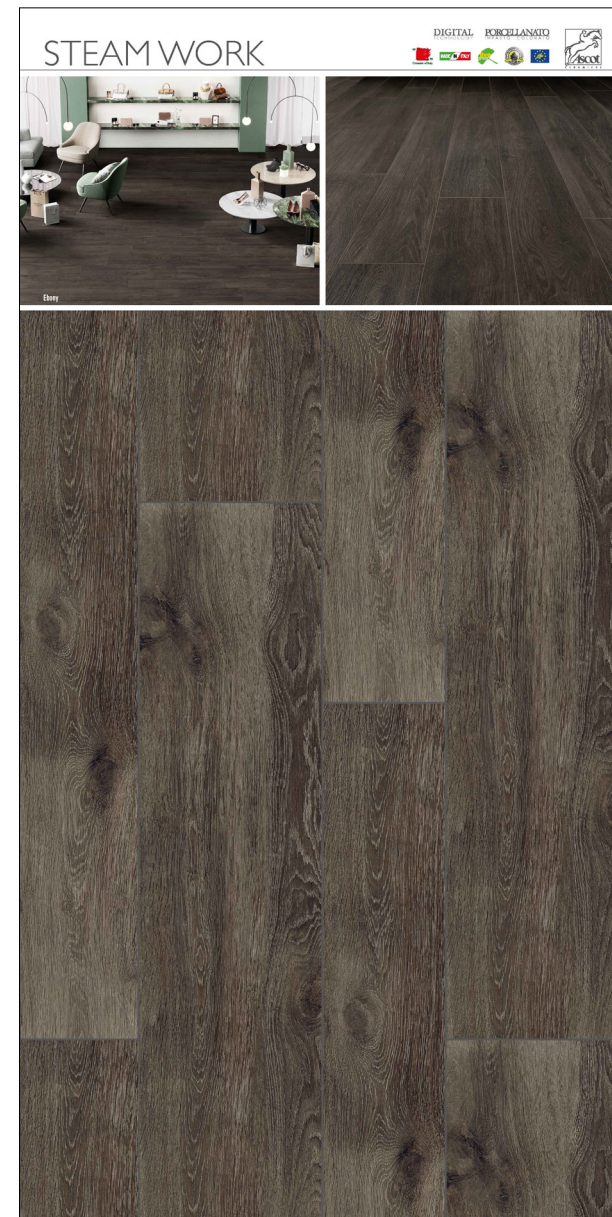

# STEAM WORK

Pannelli Sinottici 100x200 cm

**08P12SSWK1**  
€ 90,00

Ivory 20x120 - Ivory 30x120  
Ivory Emma - Ivory Anna  
Ivory Lucia - Ivory Sara 29,6x29,6

**08P12SSWK4**  
€ 90,00

Ash 20x120 - Ash 30x120  
Ash Out 20x120

**08P12SSWK7**  
€ 90,00

Ebony 20x120 - Ebony 30x120