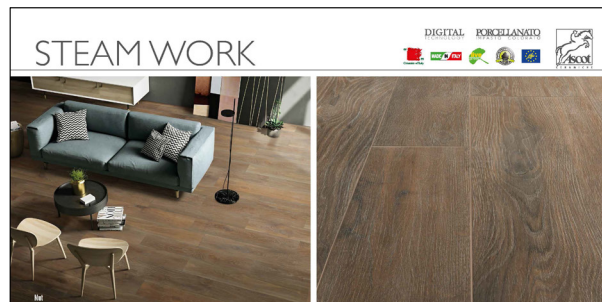

# STEAM WORK

Pannelli Sinottici 100x200 cm

08P12SSWK8

Oak 20x120 - Oak 30x120  
Oak Out 20x120

€ 90,00

08P12SSWK2

Nut 20x120 - Nut 30x120

€ 90,00