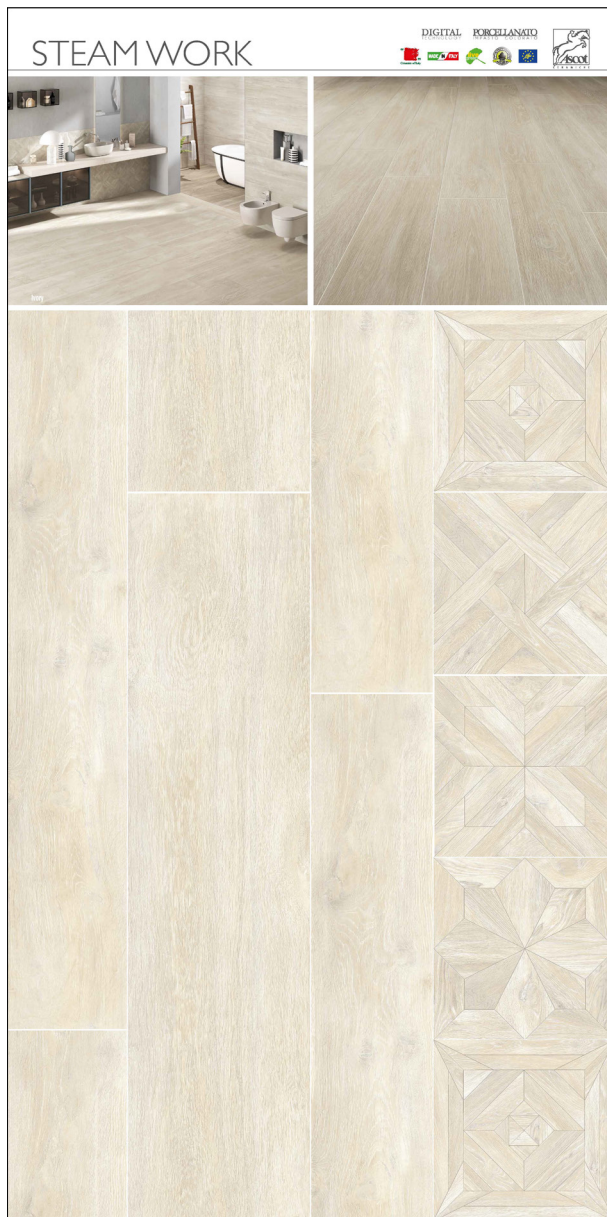

STEAM WORK

Pannelli Sinottici 100x200 cm

08P12SSWK1
€ 90,00

Ivory 20x120 - Ivory 30x120
Ivory Emma - Ivory Anna
Ivory Lucia - Ivory Sara 29,6x29,6