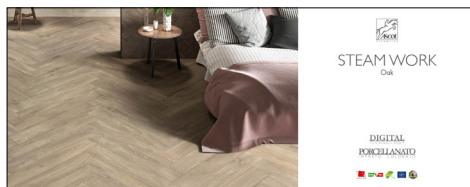

STEAM WORK

STEAM WORK
Oak

DIGITAL
PORCELLANATO