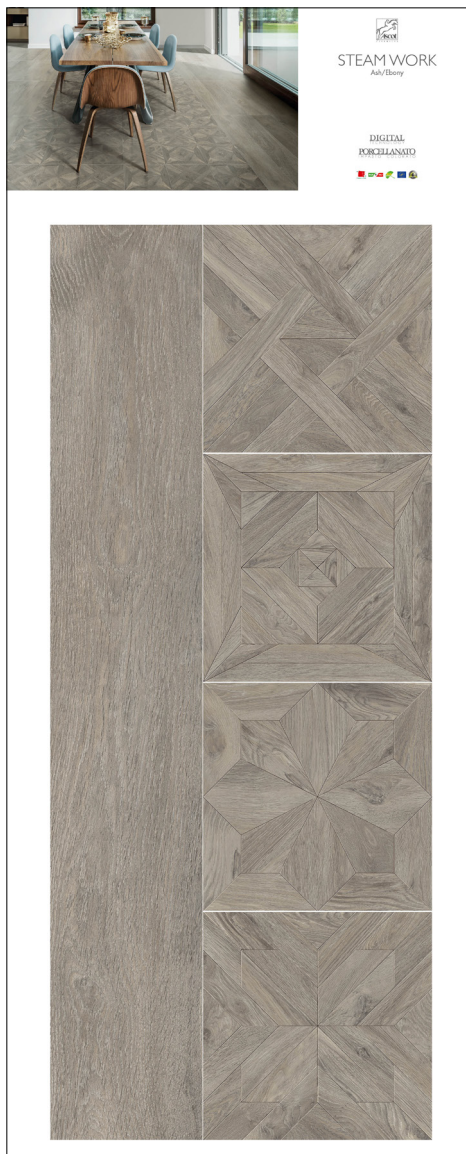

# STEAM WORK

Ivory 20x120  
Ivory 30x120

Pannelli  
61,5x151,5cm

Ash 20x120  
Ash Emma - Ash Anna  
Ash Lucia - Ash Sara 29,6x29,6

Quercus 20x120  
Quercus 30x120