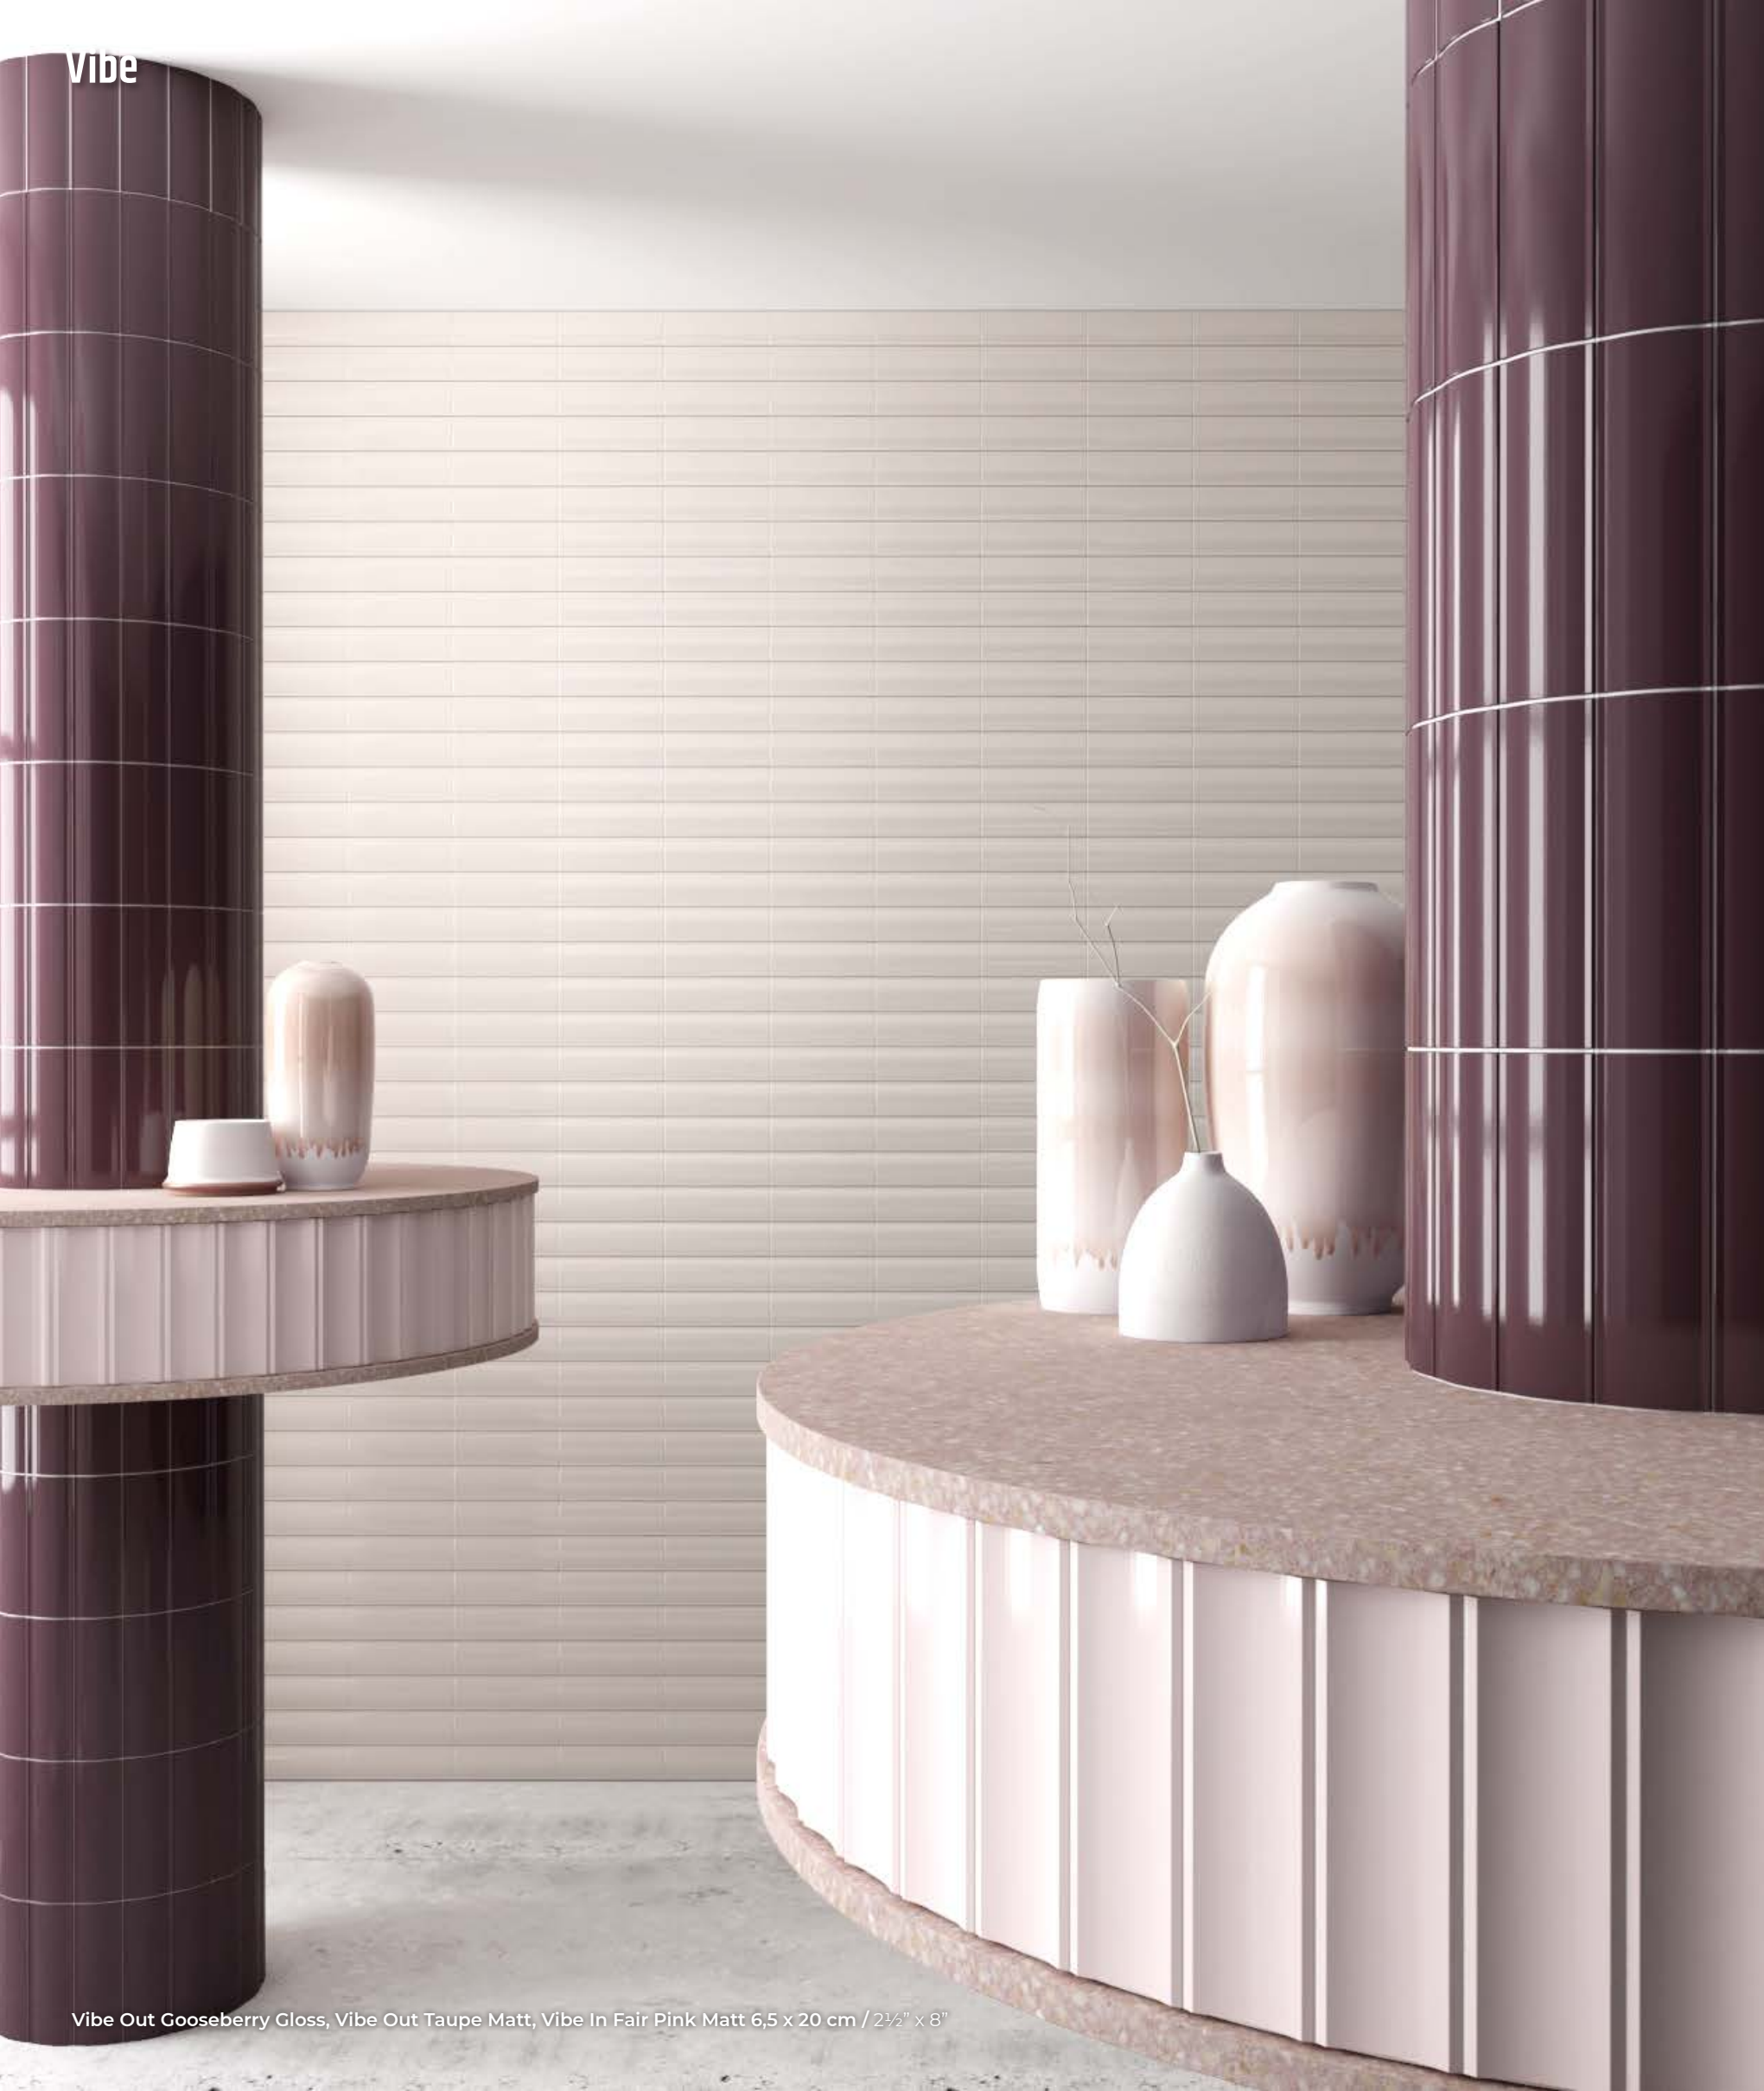

Vibe Out Gesso White Gloss 6,5 x 20 cm / 2½" x 8"

Vibe

Vibe In Light Mocha Gloss 6,5 x 20 cm / 2½" x 8"

EQUIPE

Vibe In Naval Matt 6,5 x 20 cm / 2½" x 8"

Vibe Out Newport Green Gloss 6,5 x 20 cm / 2½" x 8"

Vibe In Lunar Grey Gloss 6,5 x 20 cm / 2½" x 8"

Vibe Out Light Mocha Gloss 6,5 x 20 cm / 2½" x 8"

Vibe In Newport Green Matt 6,5 x 20 cm / 2½" x 8"

Vibe

Vibe In Almost Black Gloss 6,5 x 20 cm / 2½" x 8"

EQUIPE

Vibe In Fair Pink Matt 6,5 x 20 cm / 2½" x 8"

Vibe Out Gooseberry Gloss, Vibe Out Taupe Matt, Vibe In Fair Pink Matt 6,5 x 20 cm / 2½" x 8"

Vibe In Naval Gloss 6,5 x 20 cm / 2½" x 8"

Vibe In Fantasy Sky Matt 6,5 x 20 cm / 2½" x 8"

Vibe Out Naval Matt 6,5 x 20 cm / 2½" x 8"