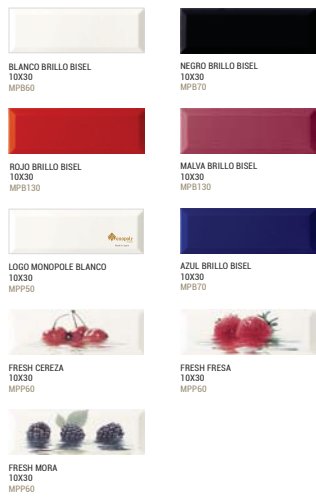

FRESH 10x30
WALL TILE 4x12"

BASE BEVEL CORNER AVAILABLE

AVAILABLE FOR 10x20/10x30
DIFFERENT COLORS

FLOOR TILE

PAV. BLANCO
31.6x31.6
MPB40