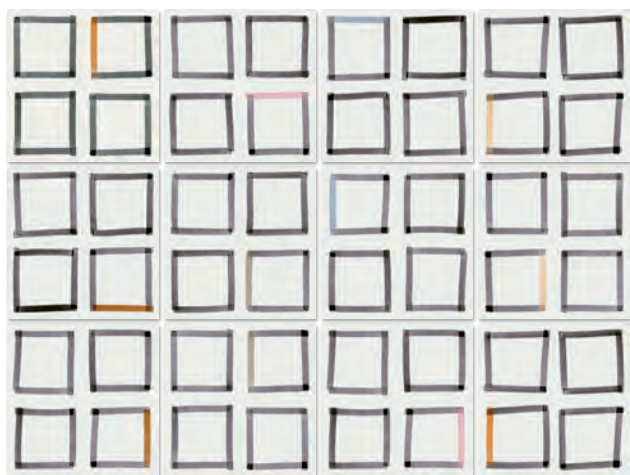

(1) Hamar
G.198